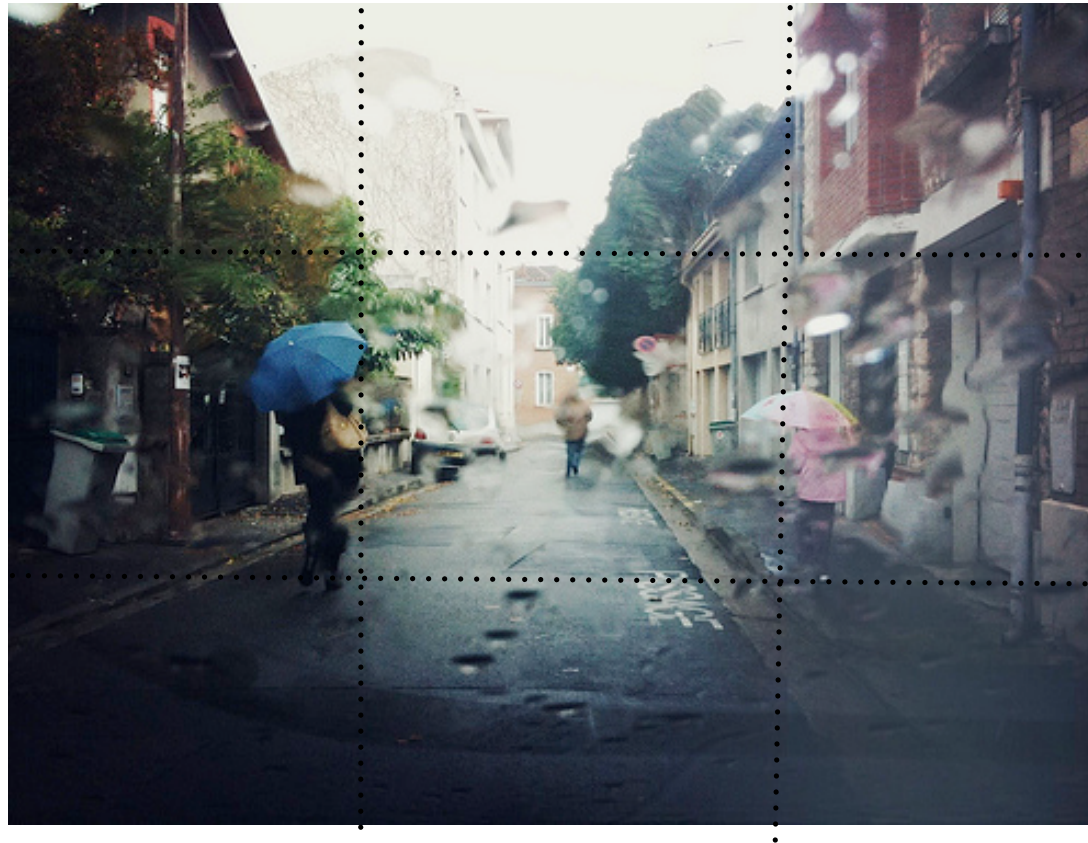

Morgan Miranda

Morgan Miranda's photos are all different, either by the angle of the photo or what is in the photo. Even by changing the angle of a picture can change the way it looks and the atmosphere.

Even though the sky is just grey and quite dull and makes the scene look miserable the bright colours of the umbrellas make it look more colourful and bright!

Even though the sky is just grey and quite dull and makes the scene look miserable the bright colours of the umbrellas make it look more colourful and bright!

You cannot see beyond the houses/buildings or trees. Which gives a bit of mystery to where the road goes.

What I also like about the photo is that all the light that is in the picture is natural light which is also centered in the middle in the middle of the photo which gives a cool effect. darkness going into light.